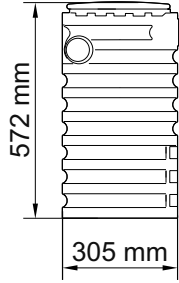

Pump Vault 15000