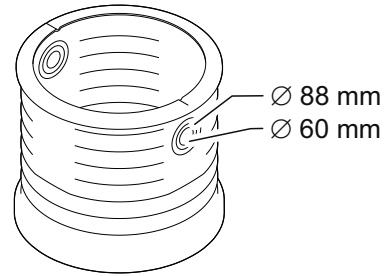

Increase 55000

PVT0004