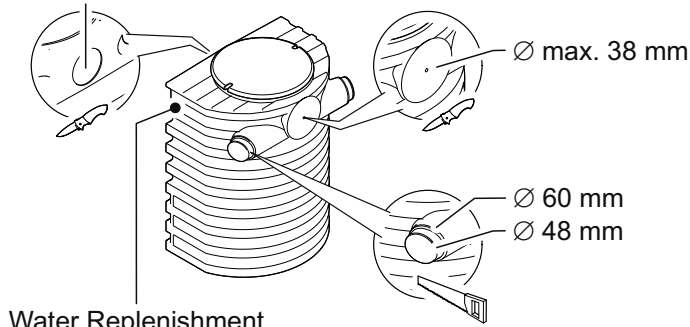

Pump Vault 15000

Pump Vault 55000

Increase 55000

PVT0003

### Pump Vault 15000

Ø max. 38 mm

Water Replenishment System