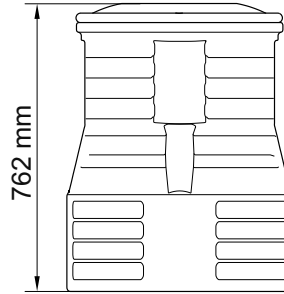

Pump Vault 55000