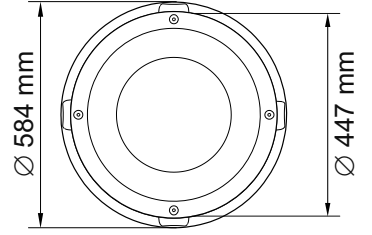

Pump Vault 55000