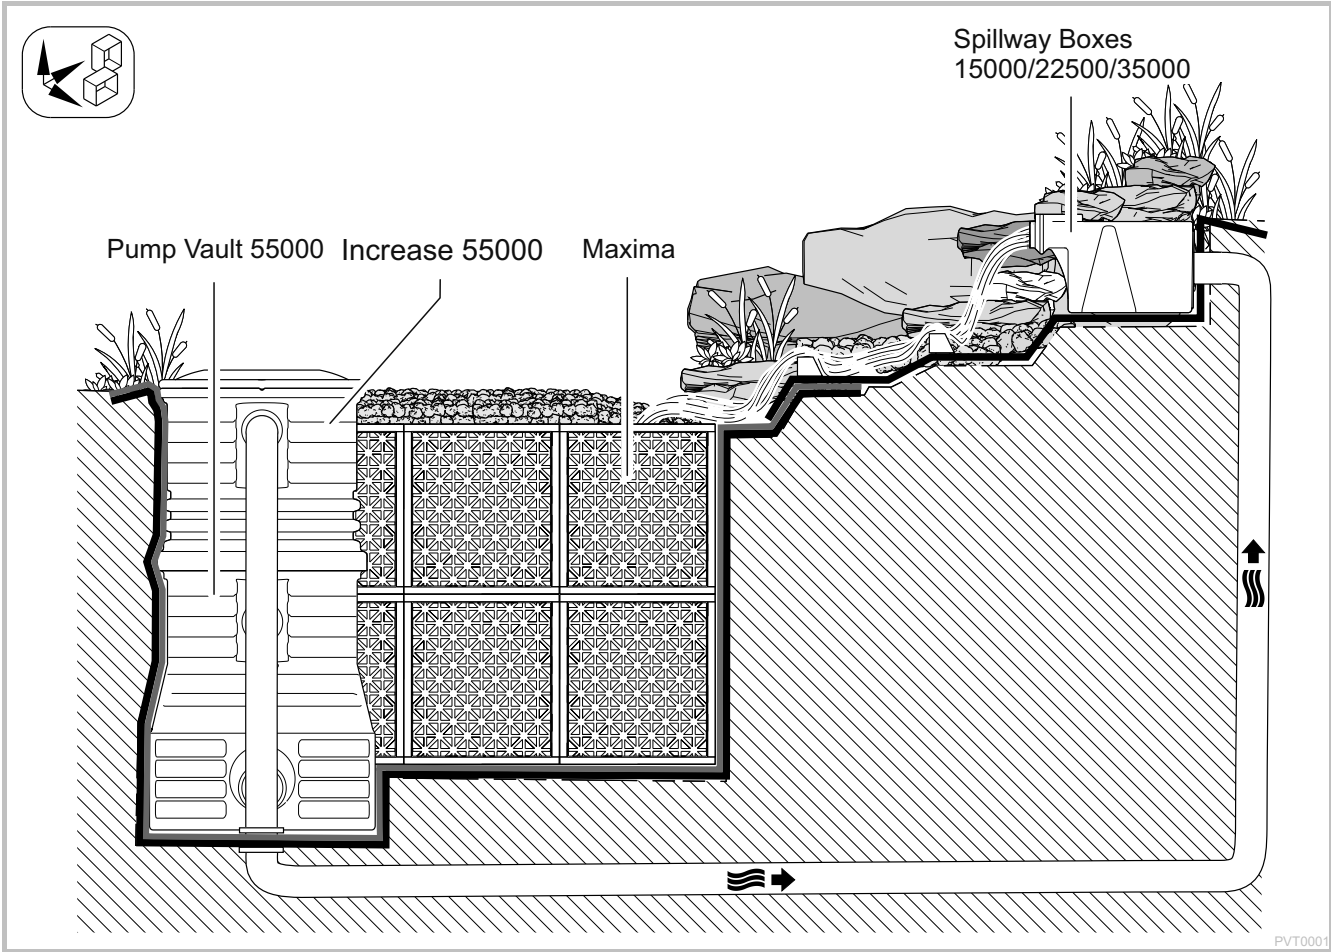

	<p><b>Pump Vault 15000</b> Aquarius Universal Premium 12000</p>	<p><b>Pump Vault 55000</b> Aquarius Universal Premium 20000 Aquarius Eco Expert 28000</p>	<p><b>Increase 55000</b> —</p>
---	---	---	------------------------------------

### Pump Vault 15000

Ø max. 38 mm

Water Replenishment System