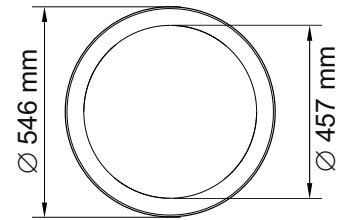

Increase 55000