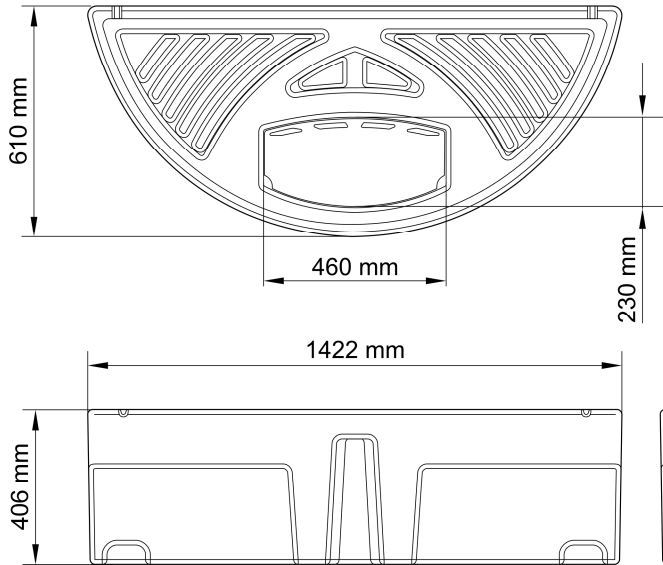

	Water Reservoir Wall 60	Water Reservoir Wall 90
V	125 l	160 l
	Aquarius Universal Premium 6000 AquaMax Eco Classic 17500	Aquarius Universal Premium 6000 AquaMax Eco Classic 17500

Water Reservoir Wall 60

max. 150 kg

Water Reservoir Wall 90

max. 150 kg

WRR0003

WRR0011