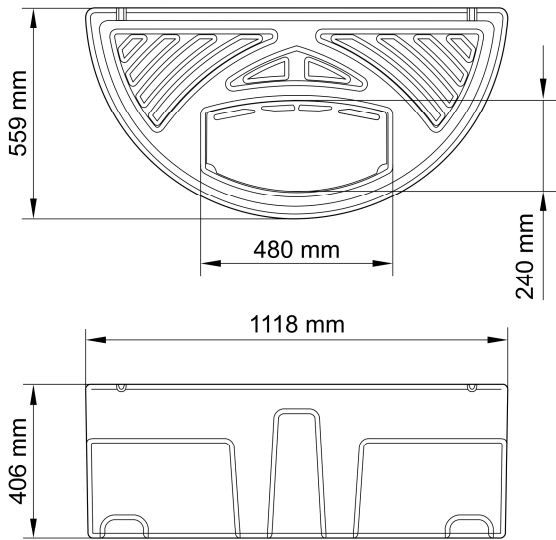

	Water Reservoir Wall 60	Water Reservoir Wall 90
V	125 l	160 l
	Aquarius Universal Premium 6000 AquaMax Eco Classic 17500	Aquarius Universal Premium 6000 AquaMax Eco Classic 17500

Water Reservoir Wall 60

max. 150 kg

Water Reservoir Wall 90

max. 150 kg

WRR0003

WRR0011