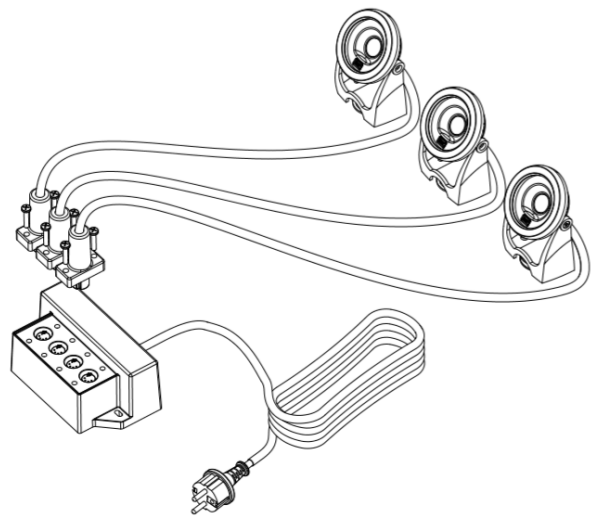

## LED Floating Fountain Illumination white 42637

Fresh water	Pool water	Sea water	220-240 V	400 V	110-120 V	50 Hz	60 Hz	12 V AC	24 V DC	DMX	DMX/RDM	Plug & Spray

### Product characteristics at a glance:

- Available for illumination of PondJet Eco as well as MIDI II, MAXI II and AirFlow
- Small, compact spotlight with robust underwater connection technology
- 5.8 W power consumption, yet as bright as a 50 W light bulb
- Safe operation of the spotlight through 24 V DC low voltage (also in swim ponds)
- Warmwhite fountain illumination

### Scope of delivery:

- 3 x LunAqua Power LED light
- 3 x mounting bracket
- 1 x LunAqua Power LED Driver
- 1 x stainless steel holder for LED Driver

**OASE GmbH**  
 Tecklenburger Straße 161  
 D - 48477 Hörstel  
 Phone: +49(0)54 54 – 800  
 Fax: +49(0)54 54 – 80 322  
 info@oase-livingwater.com  
 www.oase-livingwater.com

## LED Floating Fountain Illumination white 42637

LED Floating Fountain Illumination white			
Illumination type			LED
Luminous flux all on	[lm]		-
Luminous flux red	[lm]		-
Luminous flux green	[lm]		-
Luminous flux blue	[lm]		-
Luminous flux white	[lm]		3 x 580
Beam angle	[°]		30
Colour temperature white	[K]		2700
Energy efficiency class of light fixture			A ++
Rated voltage (primary, secondary)			230 V / 50 Hz, 24 V / DC
Power consumption light fixture	[W]		5.8
Power consumption set	[W]		19
Cable length	[m]		20 m other cable length on request
Protection class			IP 68
Dimensions (∅ x h)	[mm]		80 x 117
Material			Stainless steel, plastic
Weight Set	[kg]		5.6
Order no.			42637