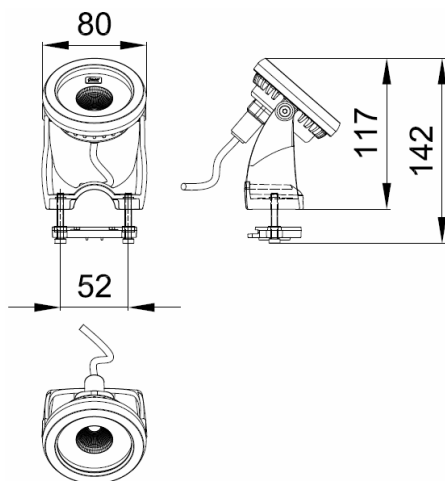

OASE GmbH
Tecklenburger Straße 161
D - 48477 Hörstel
Phone: +49(0)54 54 – 800
Fax: +49(0)54 54 – 80 322
info@oase-livingwater.com
www.oase-livingwater.com

LED Floating Fountain Illumination white 42637

Fresh water	Pool water	Sea water	220-240 V	400 V	110-120 V	50 Hz	60 Hz	12 V AC	24 V DC	DMX	DMX/RDM	Plug & Spray

Product characteristics at a glance:

- Available for illumination of PondJet Eco as well as MIDI II, MAXI II and AirFlow
- Small, compact spotlight with robust underwater connection technology
- 5.8 W power consumption, yet as bright as a 50 W light bulb
- Safe operation of the spotlight through 24 V DC low voltage (also in swim ponds)
- Warmwhite fountain illumination

Scope of delivery:

- 3 x LunAqua Power LED light
- 3 x mounting bracket
- 1 x LunAqua Power LED Driver
- 1 x stainless steel holder for LED Driver