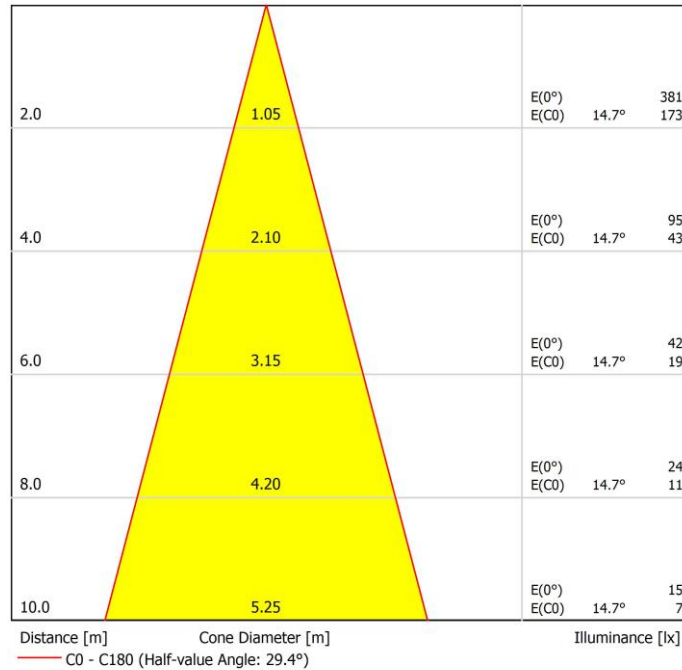

## LED Floating Fountain Illumination white 42637

LED Floating Fountain Illumination white			
Illumination type			LED
Luminous flux all on	[lm]		-
Luminous flux red	[lm]		-
Luminous flux green	[lm]		-
Luminous flux blue	[lm]		-
Luminous flux white	[lm]		3 x 580
Beam angle	[°]		30
Colour temperature white	[K]		2700
Energy efficiency class of light fixture			A ++
Rated voltage (primary, secondary)			230 V / 50 Hz, 24 V / DC
Power consumption light fixture	[W]		5.8
Power consumption set	[W]		19
Cable length	[m]		20 m other cable length on request
Protection class			IP 68
Dimensions (∅ x h)	[mm]		80 x 117
Material			Stainless steel, plastic
Weight Set	[kg]		5.6
Order no.			42637