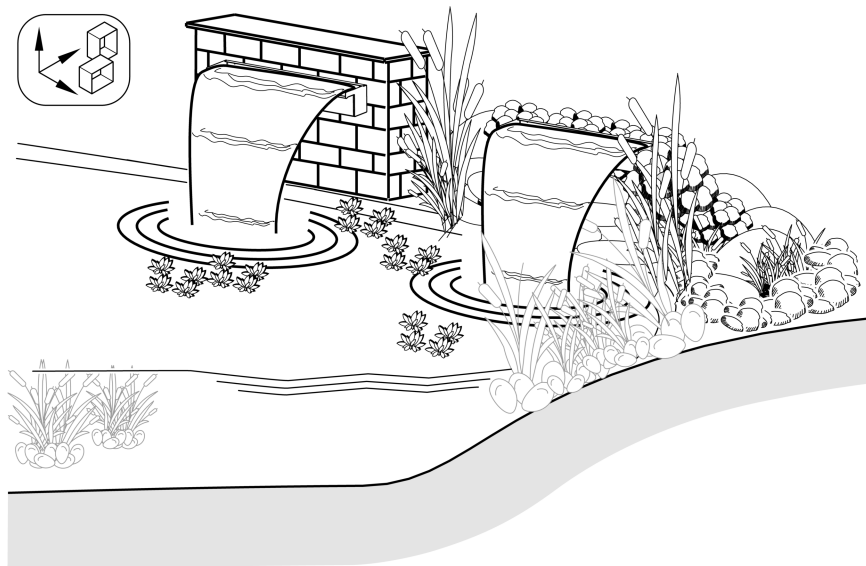

Waterfall XL 30

Waterfall XL 60

Waterfall XL 90

WFL0013

Waterfall 30, 60, 90 / Waterfall XL 30, XL 60, XL 90

WFL0006

	Waterfall 30, XL 30	Waterfall 60, XL 60	Waterfall 90, XL 90
	$l \leq 3 \text{ m}$ $\varnothing = 25 \text{ mm (1 in)}$	$l \leq 3 \text{ m}$ $\varnothing = 25 \text{ mm (1 in)}$	$l \leq 3 \text{ m}$ $\varnothing = 32 \text{ mm (1\frac{1}{4} \text{ in})}$
 $h = 0.8 \dots 1.0 \text{ m}$	 AquaMax Eco Aquarius Universal Premium 3500 ... 4000	AquaMax Eco Aquarius Universal Premium 4000 ... 6500	AquaMax Eco Aquarius Universal Premium 4000 ... 8000
 $h = 0.2 \dots 0.6 \text{ m}$	 AquaMax Eco Aquarius Universal Premium 2500 ... 3000	AquaMax Eco Aquarius Universal Premium 3500 ... 4000	AquaMax Eco Aquarius Universal Premium 4000 ... 6000

25 mm: Waterfall 30, 60, XL 30, XL 60
32 mm: Waterfall 90, XL 90

WFL0009

min. 2× per year

WFL0010

Waterfall	
Pos.	30, 60, 90
1	15737
2	11818

WFL0011

Waterfall	
Pos.	XL 30, XL 60, XL 90
1	15737
2	11818

WFL0028