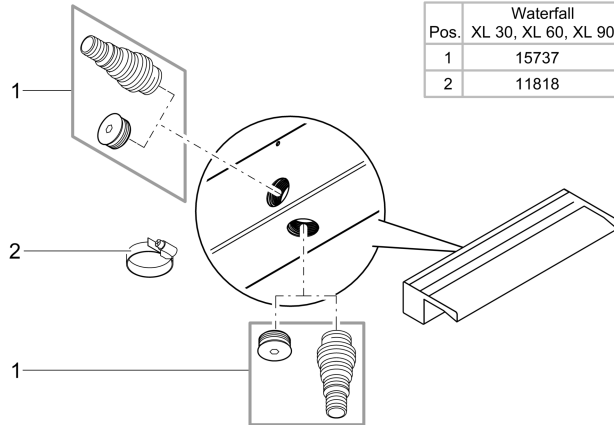

Waterfall XL 30

Waterfall XL 60

Waterfall XL 90

WFL0013

Waterfall 30, 60, 90 / Waterfall XL 30, XL 60, XL 90

WFL0006

	Waterfall 30, XL 30	Waterfall 60, XL 60	Waterfall 90, XL 90
	$l \leq 3 \text{ m}$ $\varnothing = 25 \text{ mm (1 in)}$	$l \leq 3 \text{ m}$ $\varnothing = 25 \text{ mm (1 in)}$	$l \leq 3 \text{ m}$ $\varnothing = 32 \text{ mm (1\frac{1}{4} \text{ in})}$
 $h = 0.8 \dots 1.0 \text{ m}$	 AquaMax Eco Aquarius Universal Premium 3500 ... 4000	AquaMax Eco Aquarius Universal Premium 4000 ... 6500	AquaMax Eco Aquarius Universal Premium 4000 ... 8000
 $h = 0.2 \dots 0.6 \text{ m}$	 AquaMax Eco Aquarius Universal Premium 2500 ... 3000	AquaMax Eco Aquarius Universal Premium 3500 ... 4000	AquaMax Eco Aquarius Universal Premium 4000 ... 6000

25 mm: Waterfall 30, 60, XL 30, XL 60
32 mm: Waterfall 90, XL 90

WFL0009

min. 2× per year

WFL0010

Waterfall	
Pos.	30, 60, 90
1	15737
2	11818

WFL0011

Waterfall	
Pos.	XL 30, XL 60, XL 90
1	15737
2	11818

WFL0028