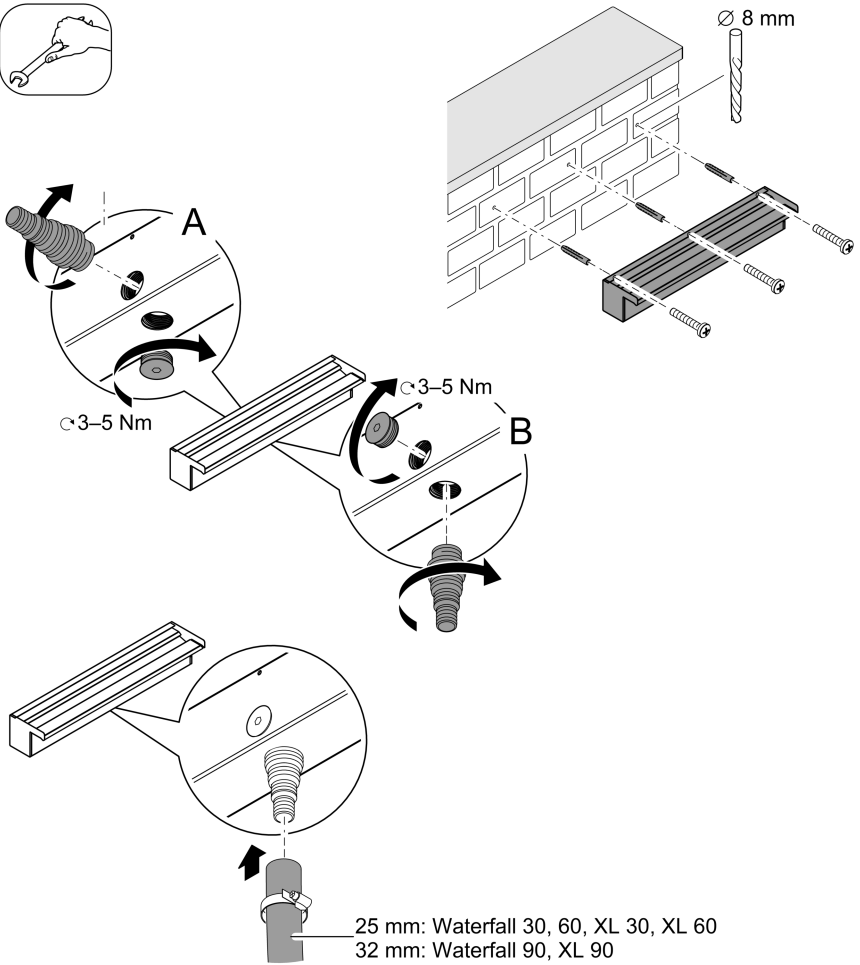

Waterfall XL 30

Waterfall XL 60

Waterfall XL 90

WFL0013

Waterfall 30, 60, 90 / Waterfall XL 30, XL 60, XL 90

WFL0006

	Waterfall 30, XL 30	Waterfall 60, XL 60	Waterfall 90, XL 90
	$l \leq 3 \text{ m}$ $\varnothing = 25 \text{ mm (1 in)}$	$l \leq 3 \text{ m}$ $\varnothing = 25 \text{ mm (1 in)}$	$l \leq 3 \text{ m}$ $\varnothing = 32 \text{ mm (1\frac{1}{4} \text{ in})}$
 $h = 0.8 \dots 1.0 \text{ m}$	 AquaMax Eco Aquarius Universal Premium 3500 ... 4000	AquaMax Eco Aquarius Universal Premium 4000 ... 6500	AquaMax Eco Aquarius Universal Premium 4000 ... 8000
 $h = 0.2 \dots 0.6 \text{ m}$	 AquaMax Eco Aquarius Universal Premium 2500 ... 3000	AquaMax Eco Aquarius Universal Premium 3500 ... 4000	AquaMax Eco Aquarius Universal Premium 4000 ... 6000

25 mm: Waterfall 30, 60, XL 30, XL 60
32 mm: Waterfall 90, XL 90

WFL0009

min. 2× per year

WFL0010

Waterfall	
Pos.	30, 60, 90
1	15737
2	11818

WFL0011

Waterfall	
Pos.	XL 30, XL 60, XL 90
1	15737
2	11818

WFL0028