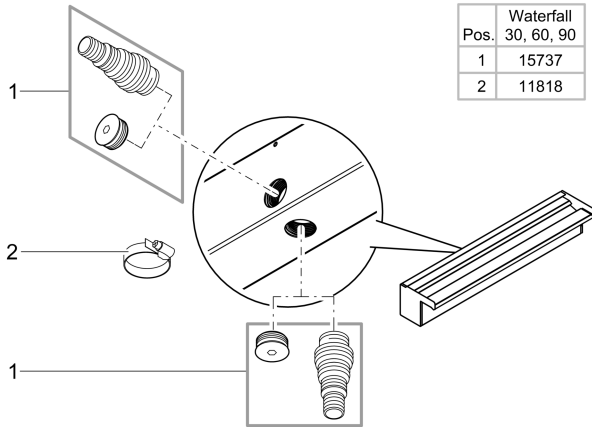

Waterfall XL 30

Waterfall XL 60

Waterfall XL 90

WFL0013

Waterfall 30, 60, 90 / Waterfall XL 30, XL 60, XL 90

WFL0006

	Waterfall 30, XL 30	Waterfall 60, XL 60	Waterfall 90, XL 90
	$l \leq 3 \text{ m}$ $\varnothing = 25 \text{ mm (1 in)}$	$l \leq 3 \text{ m}$ $\varnothing = 25 \text{ mm (1 in)}$	$l \leq 3 \text{ m}$ $\varnothing = 32 \text{ mm (1\frac{1}{4} \text{ in})}$
 $h = 0.8 \dots 1.0 \text{ m}$	 AquaMax Eco Aquarius Universal Premium 3500 ... 4000	AquaMax Eco Aquarius Universal Premium 4000 ... 6500	AquaMax Eco Aquarius Universal Premium 4000 ... 8000
 $h = 0.2 \dots 0.6 \text{ m}$	 AquaMax Eco Aquarius Universal Premium 2500 ... 3000	AquaMax Eco Aquarius Universal Premium 3500 ... 4000	AquaMax Eco Aquarius Universal Premium 4000 ... 6000

25 mm: Waterfall 30, 60, XL 30, XL 60
32 mm: Waterfall 90, XL 90

WFL0009

min. 2× per year

WFL0010

Waterfall	
Pos.	30, 60, 90
1	15737
2	11818

WFL0011

Waterfall	
Pos.	XL 30, XL 60, XL 90
1	15737
2	11818

WFL0028